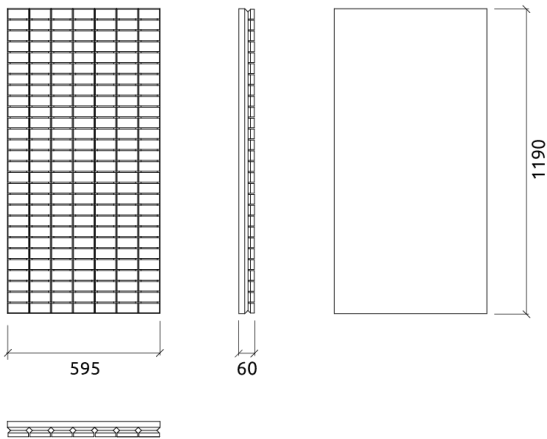

**Dimensions:**

FG - VF | 595x1190x60mm | 0.96 Kg  
FG - F | 595x1190x60mm | 0.96 Kg

**Technical Information**

Loki is a versatile solution for the High-End Audio market. Made entirely of high-performance foam, with a great finish, Loki is perfect for home Cinemas and Living rooms (baffle Walls). Easy to mount on both walls and ceilings. With a simple but effective design, Loki is an excellent solution for any kind of ambience and is a welcome addition to any professional or home environment.