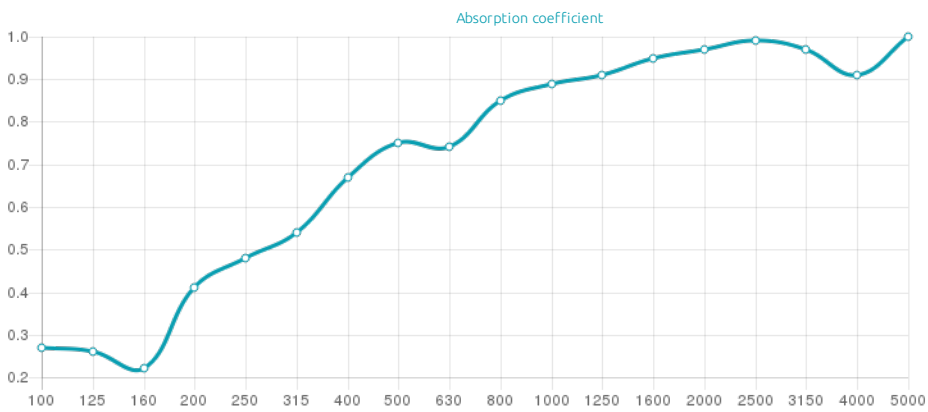

**Performance**

**Features**

Type:  
Absorber

Absorption Range:  
250 Hz to 8000 Hz

Acoustic Class:  
B | (aw) = 0,80  
Available Fire Rate:  
FG | Furniture Grade

Materials:  
- Flock velvet finish  
- Calibrated cell acoustic foam